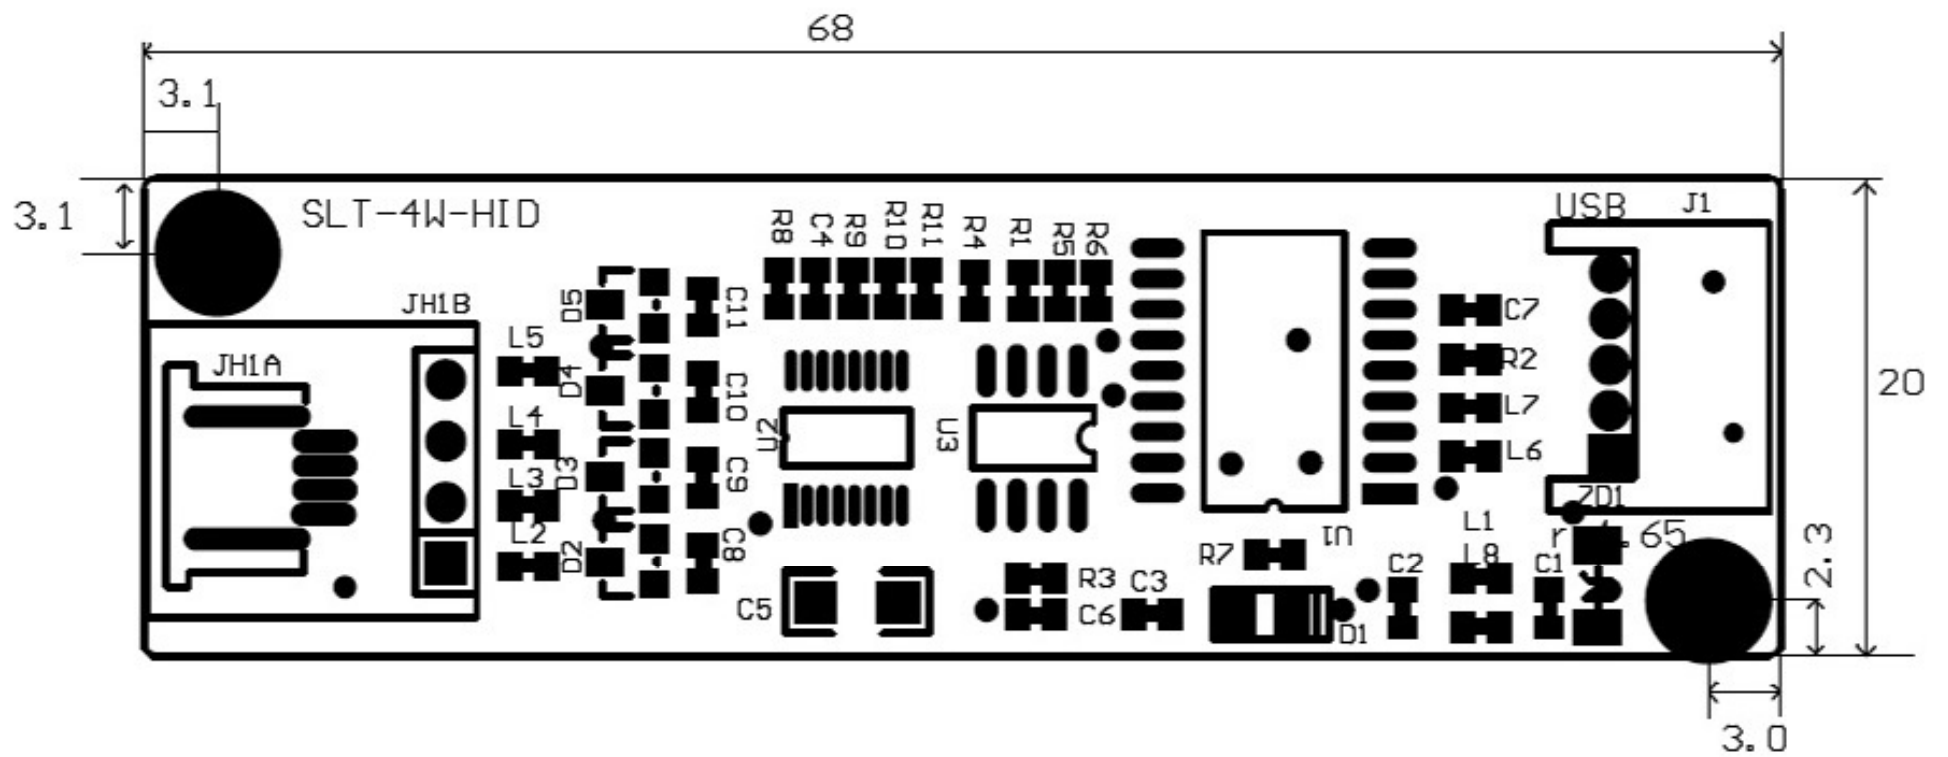

# Resistive Controller

## 4-Wire USB HID

SLT-4W-HID Controller