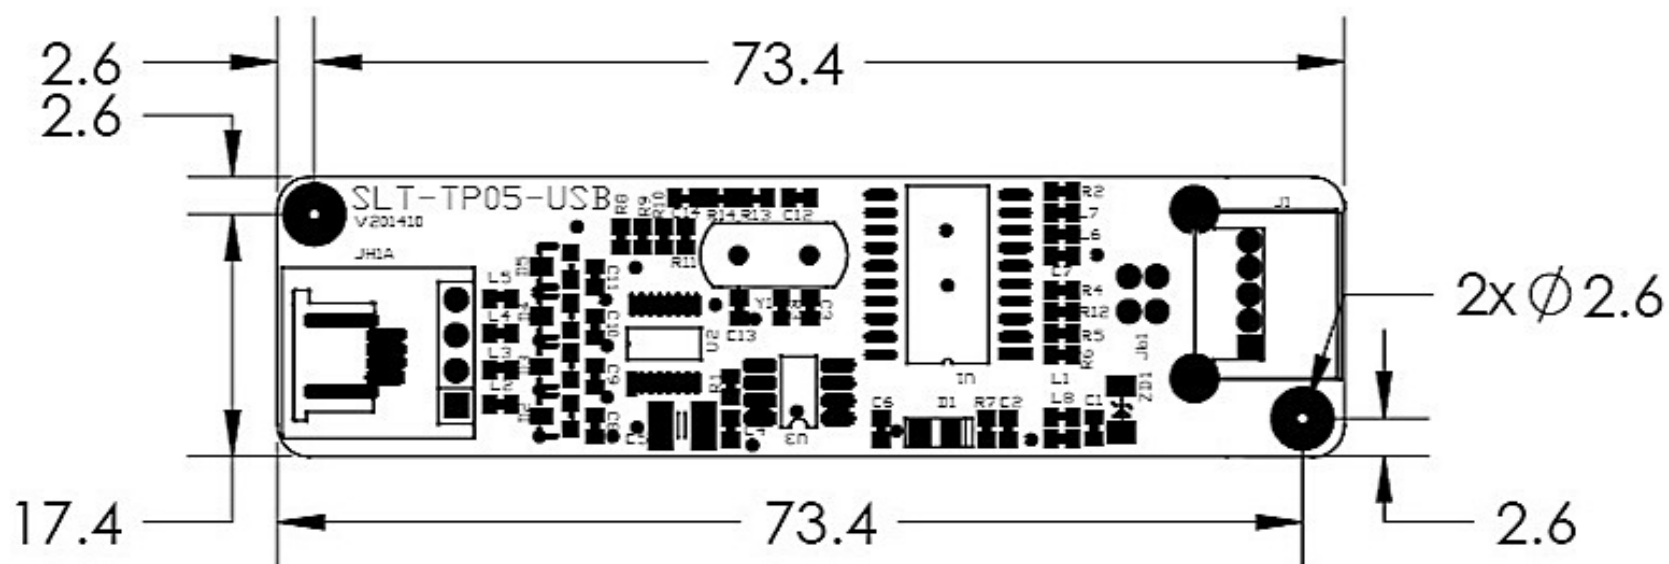

Resistive Controller

4-Wire USBB

SLT-TP05-USBB Controller